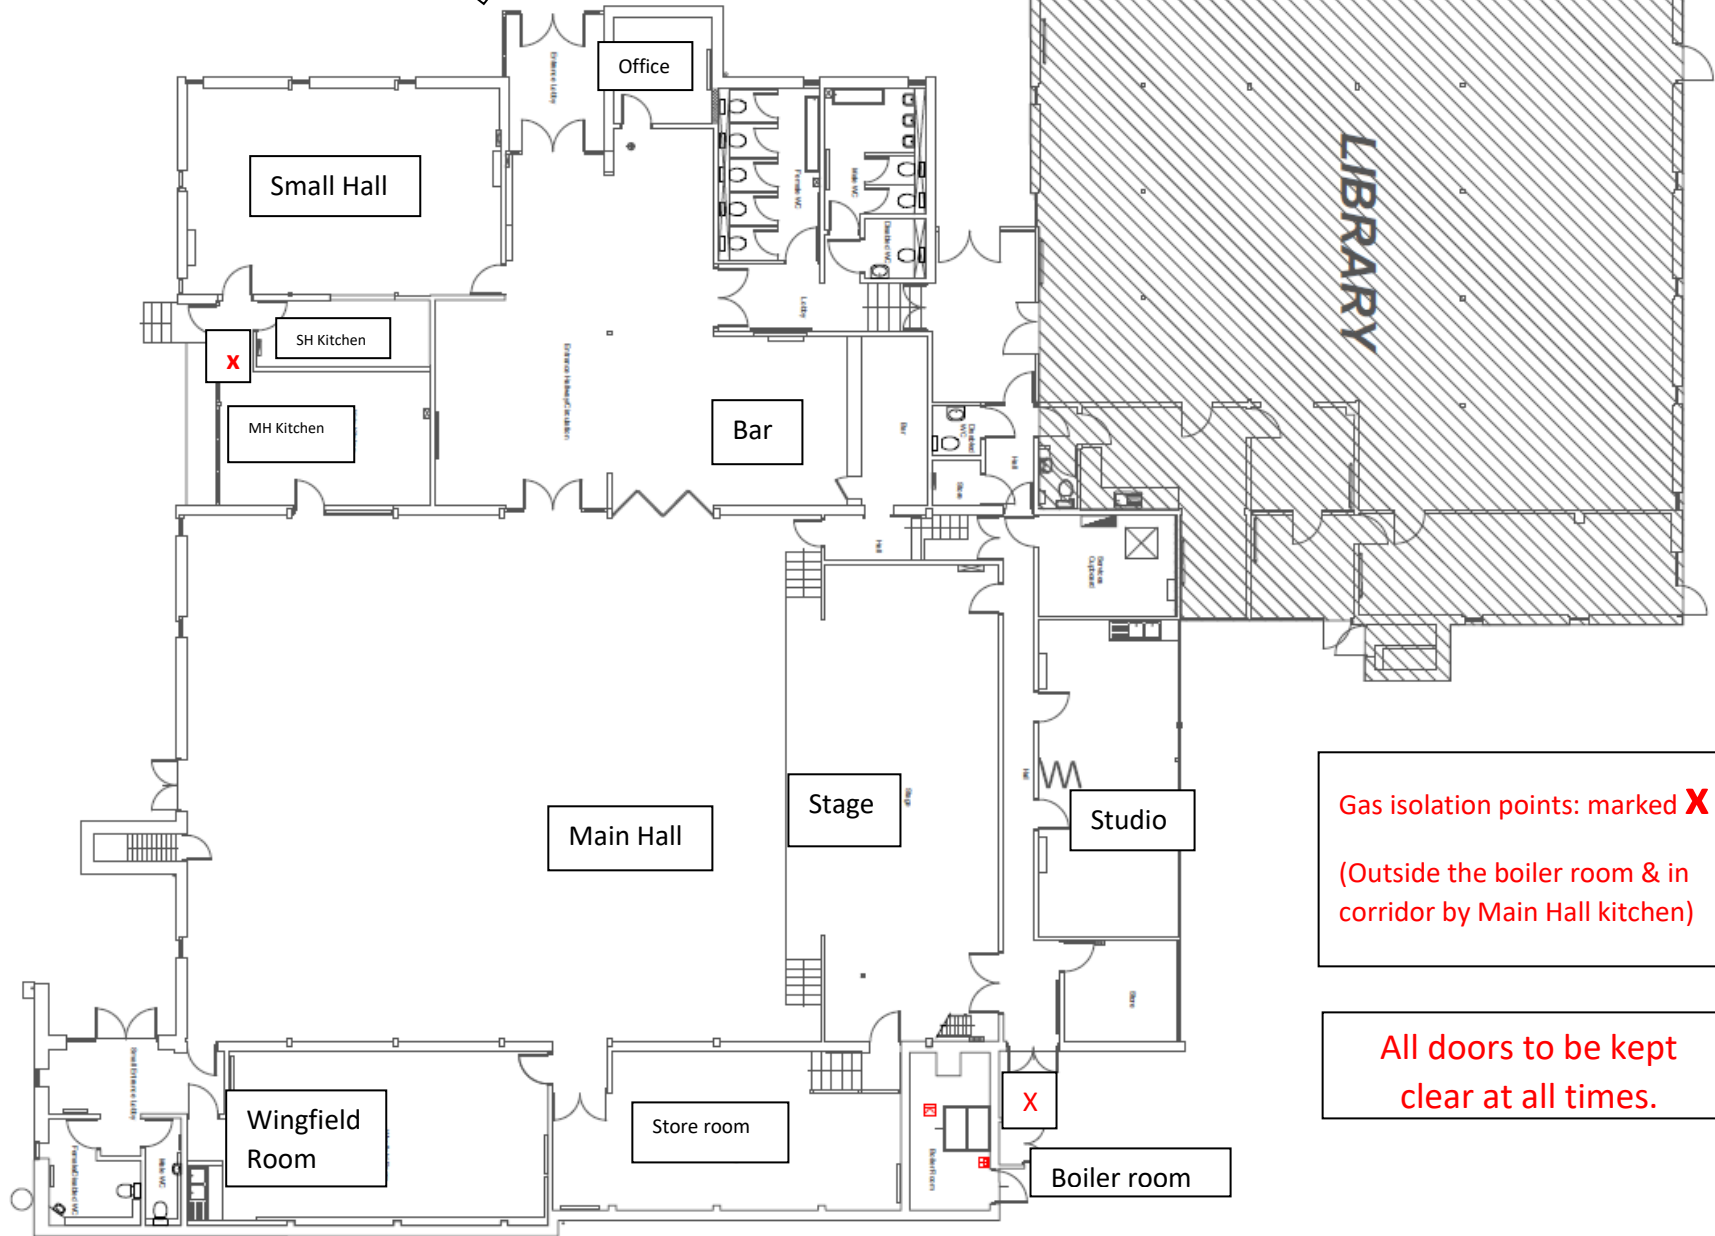

# Plan of Digby Hall

Main entrance

Gas isolation points: marked **X**  
(Outside the boiler room & in corridor by Main Hall kitchen)

All doors to be kept clear at all times.