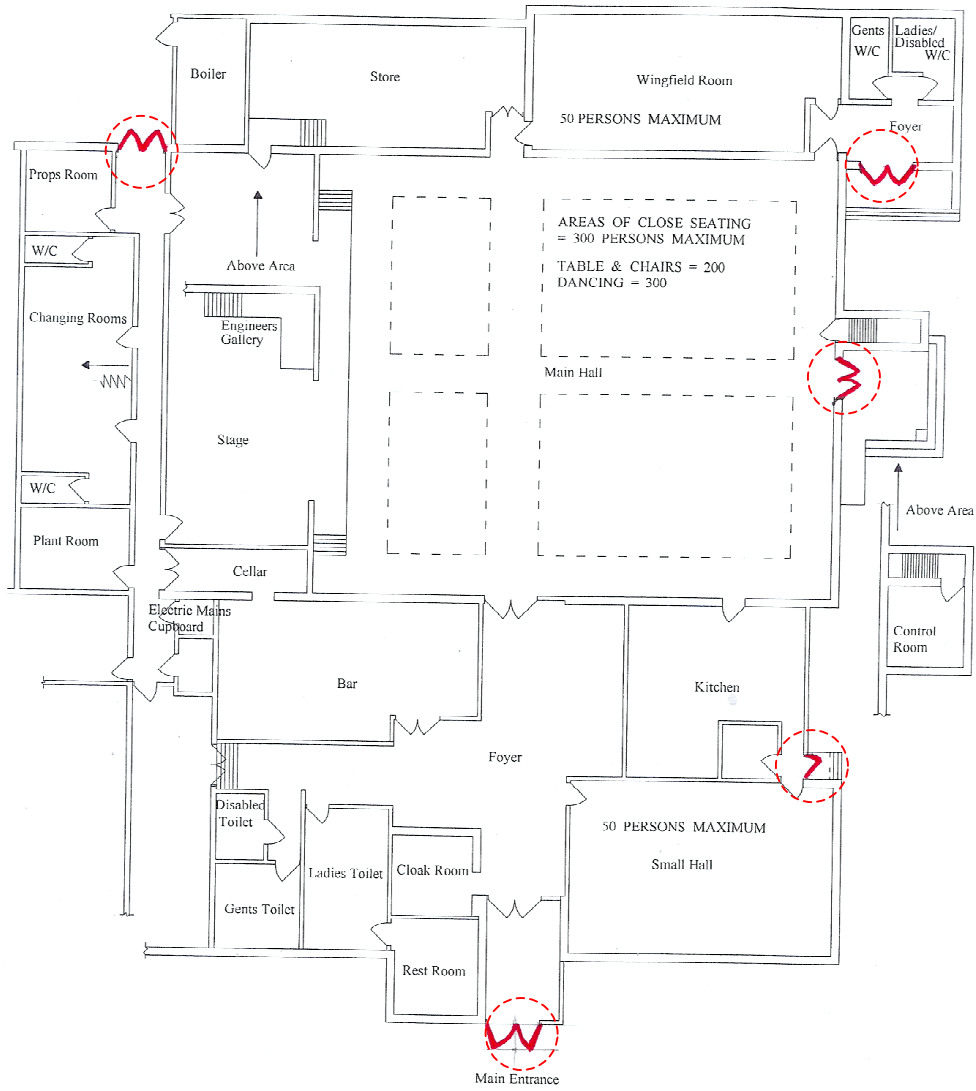

Sherborne Town Council

Digby Hall – Layout Plan

Fire exits shown thus